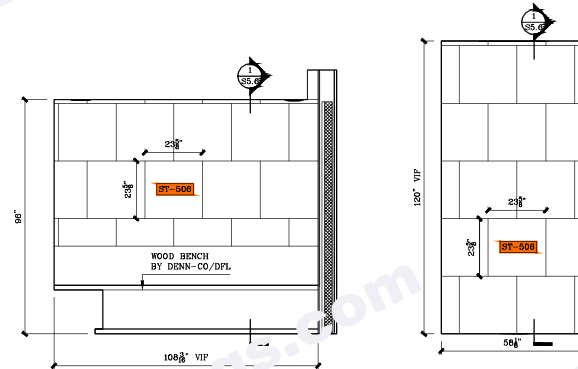

G ELEVATION
SCALE: 1/2"=1'-0"

F ELEVATION
SCALE: 1/2"=1'-0"