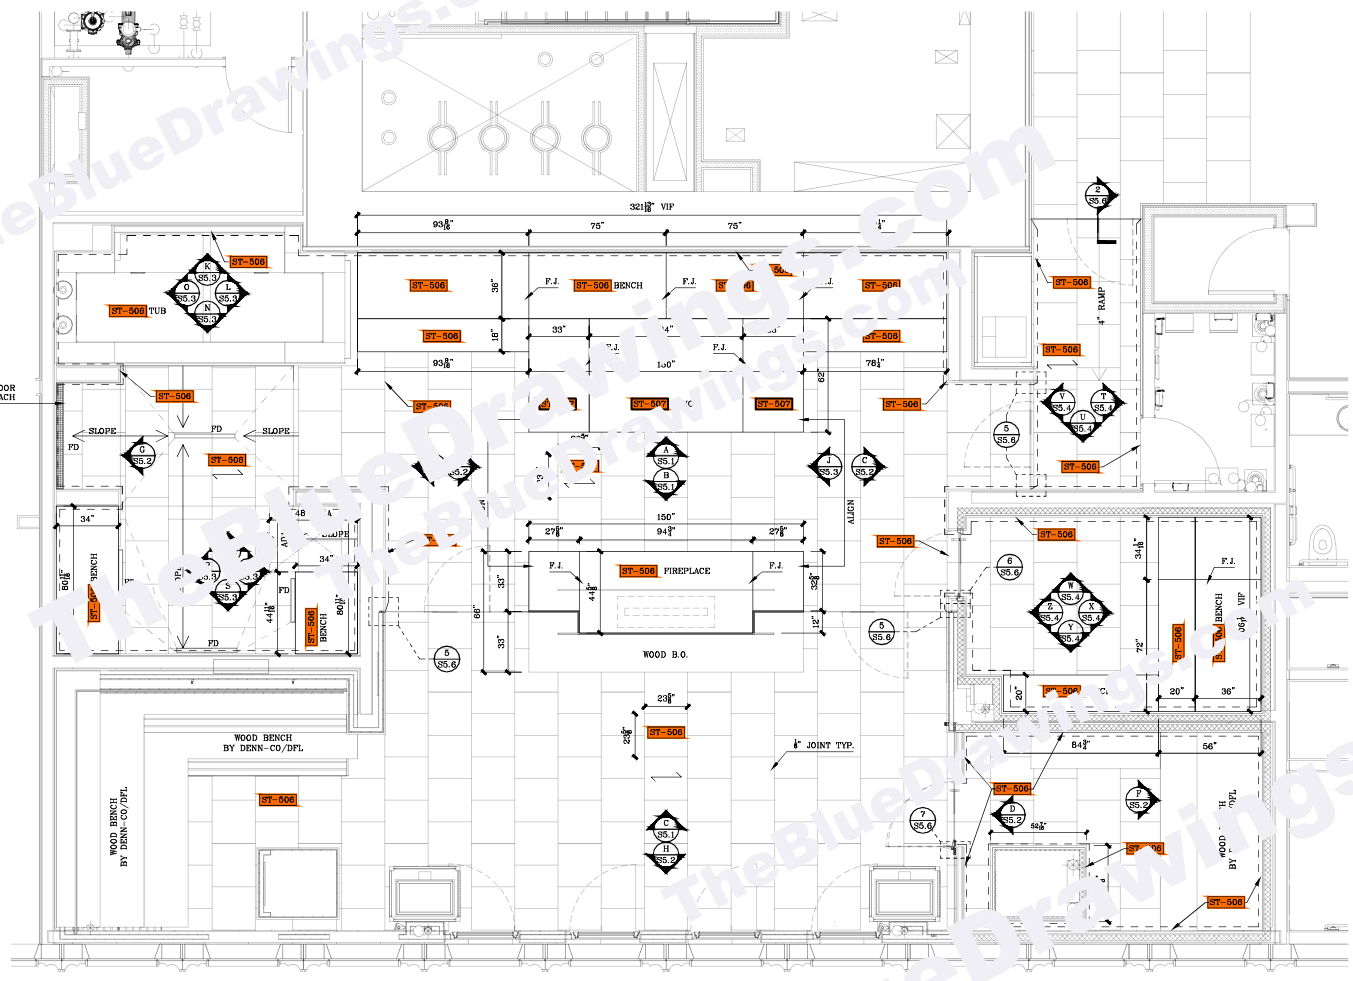

TheBlueDrawings.com

TheBlueDrawings.com

1 PLAN @ LEVEL 11 - SPA AREA
SCALE: 3/8"=1'-0"

LEGEND:
--- ST-506 WALL PANEL

SPECIFICATIONS
FINISHES

ST-506	BALSATINA
ST-507	BLACK MARBLE

HARDWARE

FIXTURES

APPROVED/NO CHANGES
APPROVED/AS NOTED
REVISE AS NOTED/RESUBMIT

SIGNATURE _____ DATE _____

REVISIONS

APPROVED BY: _____

ABBREVIATIONS

HUDSON'S TOWER

COMPANY

DATE: 11/25/24 AS NOTED S5.0